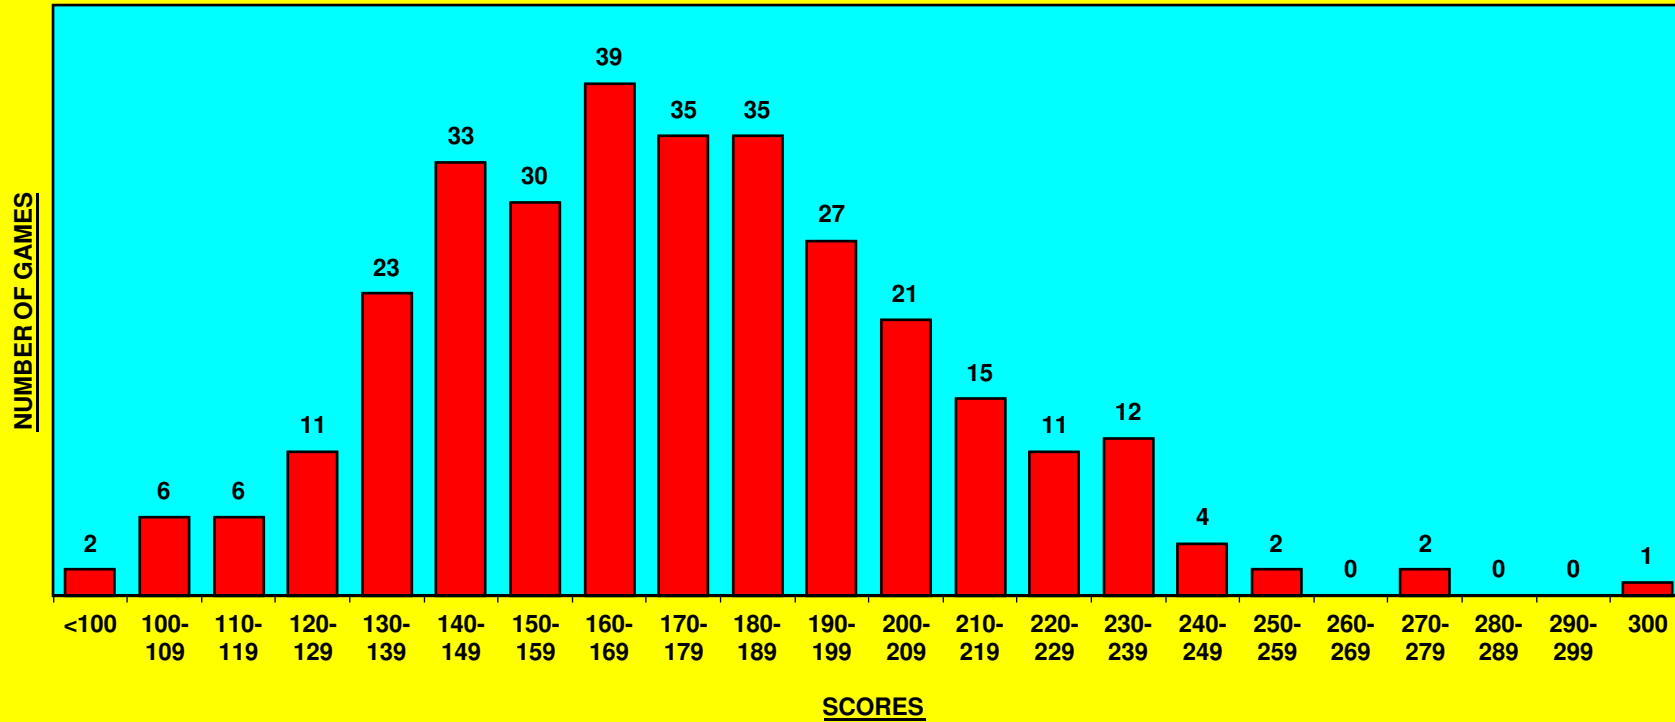

GAME 1 U16

Blyth Jack	278	20	Westgate Taylor	209	
Allen Isabel	295	20	Newton Ashton	174	
Pleasance Cara	220		Rees Liam	237	20

GAME 2 U16

Pleasance Cara	233	20	Newton Ashton	195	
Blyth Jack	221		Rees Liam	228	20
Westgate Taylor	221	20	Allen Isabel	179	

GAME 3 U16

Allen Isabel	199		Blyth Jack	223	20
Westgate Taylor	250	20	Pleasance Cara	237	
Rees Liam	192		Newton Ashton	195	20

GAME 4 U16

Westgate Taylor	202		Rees Liam	220	20
Newton Ashton	210		Blyth Jack		20
Allen Isabel	211	20	Pleasance Cara	192	

GAME 5 U16

Blyth Jack	214		Pleasance Cara	244	20
Rees Liam	172		Allen Isabel	272	20
Newton Ashton	194		Westgate Taylor	224	20

JUNIOR WELSH OPEN 2016 STATISTICS

TOTAL NUMBER OF BOWLERS ENTERED = 25

HIGH GAME ROUND 1 = 300