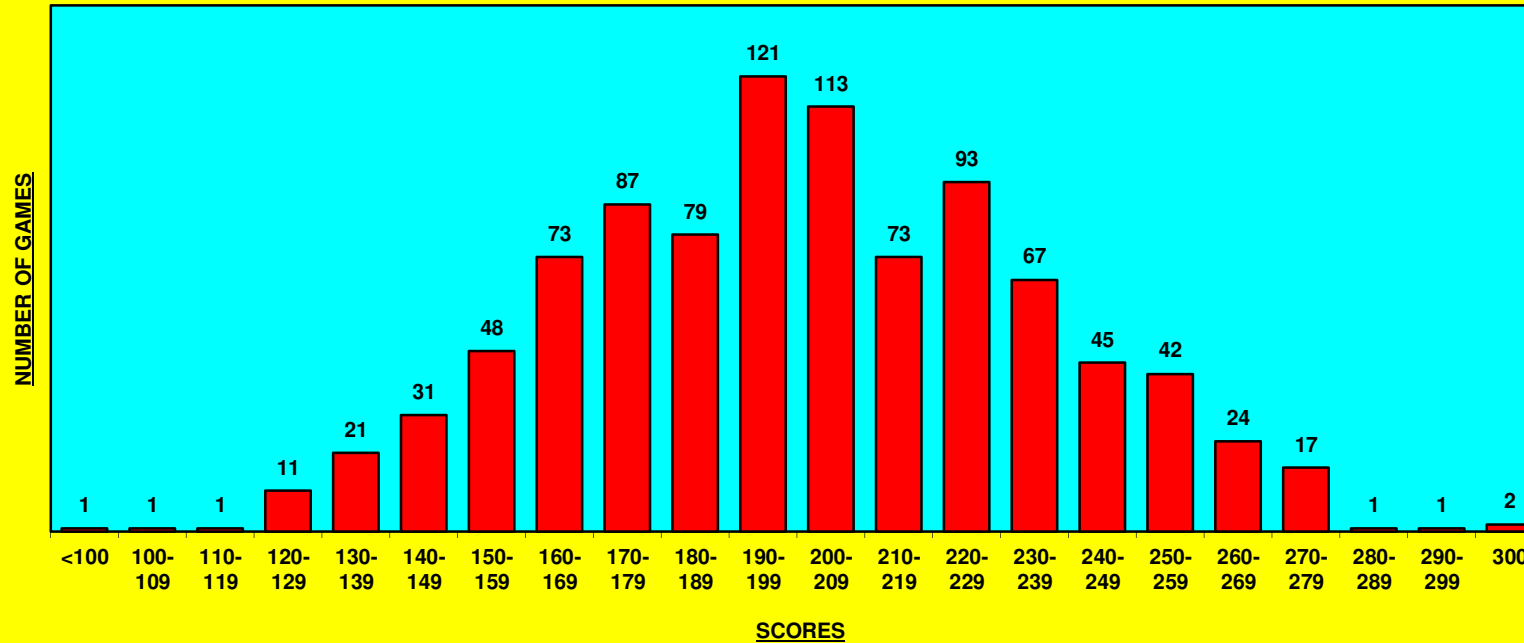

WELSH OPEN 2017 STATISTICS

<u>MEN</u>		<u>WOMEN</u>	
TOTAL NUMBER OF BOWLERS ENTERED = 95		TOTAL NUMBER OF BOWLERS ENTERED = 19	
HIGH GAME ROUND 1 = 300	AVERAGE ROUND 1 = 196	HIGH GAME ROUND 1 = 278	AVERAGE ROUND 1 = 177
HIGH GAME DESPER = 247	AVERAGE DESPER = 183	HIGH GAME DESPER =	AVERAGE DESPER =
HIGH GAME STEP 1 = 282	AVERAGE STEP 1 = 208		
HIGH GAME STEP 2 = 298	AVERAGE STEP 2 = 215		
HIGH GAME STEP 3 = 278	AVERAGE STEP 3 = 213	HIGH GAME STEP 1 = 300	AVERAGE STEP 1 = 202
HIGH GAME STEP 4 = 279	AVERAGE STEP 4 = 220	HIGH GAME STEP 2 = 259	AVERAGE STEP 2 = 202
HIGH GAME OVERALL = 300	AVERAGE OVERALL = 203	HIGH GAME OVERALL = 300	AVERAGE OVERALL = 187
<u>MEN & WOMEN COMBINED</u>			
HIGH GAME OVERALL = 300		AVERAGE OVERALL = 200